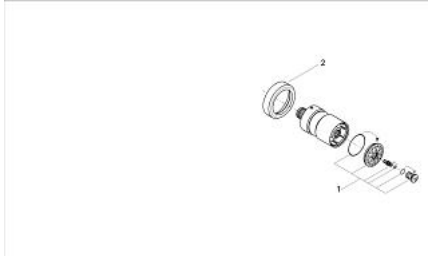

28 198 000 RELEXA 50 SIDE SHOWER 1 SPRAY

PRODUCT DESCRIPTION

- Colour: chrome
- spray pattern: Standard spray
- ball-joint
- GROHE LongLife finish
- GROHE SpeedClean - effortless limescale removal
- pre-adjustment for the flow rate
- pre-adjustable flow rate 5 - 11 l/min
- minimum flow rate 4.5 l/min

28 198 000 RELEXA 50 SIDE SHOWER 1 SPRAY

SPARE PARTS, januar 1991 – now

1: Spray faceplate (Spare part-nr. 45661XX0)

2: Escutcheon (Spare part-nr. 45662000)