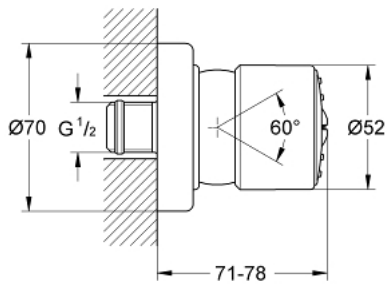

28 198 000 RELEXA 50 SIDE SHOWER 1 SPRAY

PRODUCT DESCRIPTION

- Colour: chrome
- spray pattern: Standard spray
- ball-joint
- GROHE LongLife finish
- GROHE SpeedClean - effortless limescale removal
- pre-adjustment for the flow rate
- pre-adjustable flow rate 5 - 11 l/min
- minimum flow rate 4.5 l/min

28 198 000 RELEXA 50 SIDE SHOWER 1 SPRAY

SPARE PARTS, januar 1991 – now

1: Spray faceplate (Spare part-nr. 45661XX0)

2: Escutcheon (Spare part-nr. 45662000)