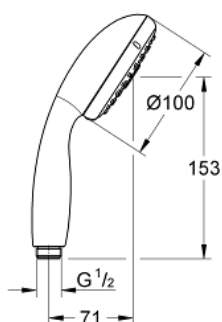

## 28 261 002 TEMPESTA 100 HAND SHOWER 3 SPRAYS

### PRODUCT DESCRIPTION

- Colour: chrome
- spray patterns: GROHE Rain O<sup>2</sup>, Rain, Massage
- GROHE DreamSpray - perfect spray pattern
- GROHE LongLife finish
- GROHE SpeedClean - effortless limescale removal
- Inner WaterGuide - inner insulation for surface protection
- ShockProof silicone ring prevents damages caused by shower falling
- universal mounting system, fitting all standard shower hoses
- suitable for instantaneous heater
- min. recommended pressure 1.0 bar

## 28 261 002 TEMPESTA 100 HAND SHOWER 3 SPRAYS

**SPARE PARTS**, marec 2017 – now

1: Dirt strainer (Spare part-nr. 0700200M)