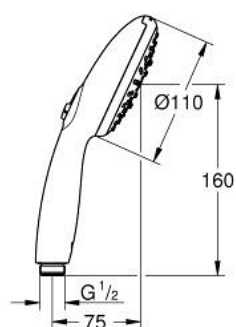

28 261 003 TEMPESTA 110 HAND SHOWER 3 SPRAYS

PRODUCT DESCRIPTION

- Colour: chrome
- 3 načina pršenja: Rain, Jet, Massage
- maximum flow rate (at 3 bar): 13.5 l/min
- GROHE SmartSwitch - easily rotate the dial to enjoy your preferred spray option
- GROHE DreamSpray - perfect spray pattern
- GROHE LongLife finish
- GROHE SpeedClean - effortless limescale removal
- Inner WaterGuide - inner insulation for surface protection
- ShockProof silicone ring prevents damages caused by shower falling
- universal mounting system, fitting all standard shower hoses
- min. recommended pressure 1.0 bar
- suitable for instantaneous heater
- professional edition

28 261 003 TEMPESTA 110 HAND SHOWER 3 SPRAYS

SPARE PARTS, april 2020 – now

1: Dirt strainer (Spare part-nr. 0700200M)