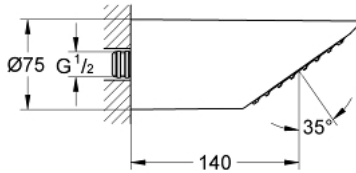

28 308 000 SENA 75 HEAD SHOWER 1 SPRAY

PRODUCT DESCRIPTION

- Colour: chrome
- spray pattern: Standard spray
- sprayface: metal
- GROHE DreamSpray - perfect spray pattern
- GROHE LongLife finish
- GROHE SpeedClean - effortless limescale removal
- min. recommended pressure 1.0 bar

28 308 000 SENA 75 HEAD SHOWER 1 SPRAY

SPARE PARTS, januar 2001 – now

1: Spray faceplate (Spare part-nr. 45733000)

2: Thread pin (Spare part-nr. 0212500M)