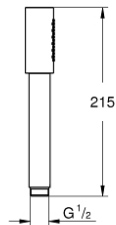

28 341 000 SENA STICK HAND SHOWER 1 SPRAY

PRODUCT DESCRIPTION

- Colour: chrome
- spray pattern: Standard spray
- material: metal
- 9.5 l/min flow limiter
- GROHE DreamSpray - perfect spray pattern
- GROHE LongLife finish
- GROHE SpeedClean - effortless limescale removal
- Inner WaterGuide - inner insulation for surface protection
- universal mounting system, fitting all standard shower hoses
- suitable for instantaneous heater
- min. recommended pressure 1.0 bar

28 341 000 SENA STICK HAND SHOWER 1 SPRAY

SPARE PARTS, december 2003 – now

1: Dirt strainer (Spare part-nr. 0700200M)