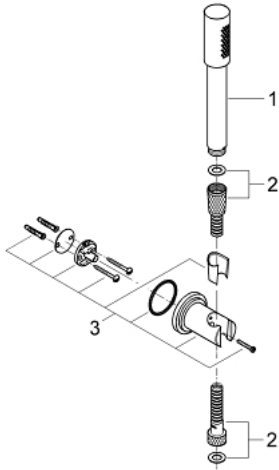

28 348 000 SENA WALL HOLDER SET 1 SPRAY

PRODUCT DESCRIPTION

- Colour: chrome
- material: metal
- consisting of:
 - hand shower Sena Stick (28 034 000)
 - wall shower holder (28 690)
 - shower hose (28 151 000)
- GROHE DreamSpray - perfect spray pattern
- GROHE LongLife finish
- GROHE SpeedClean - effortless limescale removal
- Inner WaterGuide - inner insulation for surface protection
- min. recommended pressure 1.0 bar

28 348 000 SENA WALL HOLDER SET 1 SPRAY

SPARE PARTS, januar 2001 – now

- 1: Hand shower 1 spray (Spare part-nr. 28034000)
- 2: Shower hose (Spare part-nr. 28151000)
- 3: Wall hand shower holder (Spare part-nr. 28690000)