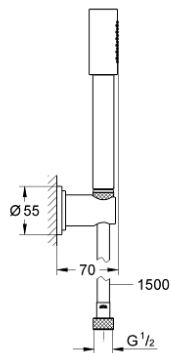

28 348 000 SENA WALL HOLDER SET 1 SPRAY

PRODUCT DESCRIPTION

- Colour: chrome
- material: metal
- consisting of:
 - hand shower Sena Stick (28 034 000)
 - wall shower holder (28 690)
 - shower hose (28 151 000)
- GROHE DreamSpray - perfect spray pattern
- GROHE LongLife finish
- GROHE SpeedClean - effortless limescale removal
- Inner WaterGuide - inner insulation for surface protection
- min. recommended pressure 1.0 bar

28 348 000 SENA WALL HOLDER SET 1 SPRAY

SPARE PARTS, januar 2001 – now

- 1: Hand shower 1 spray (Spare part-nr. 28034000)
- 2: Shower hose (Spare part-nr. 28151000)
- 3: Wall hand shower holder (Spare part-nr. 28690000)