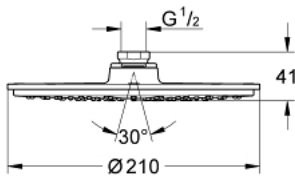

28 368 000 RAINSHOWER COSMOPOLITAN 210 HEAD SHOWER 1 SPRAY

PRODUCT DESCRIPTION

- Colour: chrome
- spray pattern: Rain
- starting at 0.5 bar flow pressure
- maximum flow rate (at 3 bar): 16.5 l/min
- Ø 210 mm
- material: metal
- with ball joint
- rotation angle $\pm 15^\circ$
- connection thread 1/2"
- GROHE DreamSpray - perfect flow
- GROHE LongLife finish
- GROHE SpeedClean - effortless limescale removal
- suitable for instantaneous heater
- This head shower should only be used in conjunction with shower arm 28 384, 28 497 28 576 or 28 724!

28 368 000 **RAINSHOWER COSMOPOLITAN 210 HEAD SHOWER 1 SPRAY**

SPARE PARTS, januar 2002 – now

1: Spare part set (Spare part-nr. 45933000)