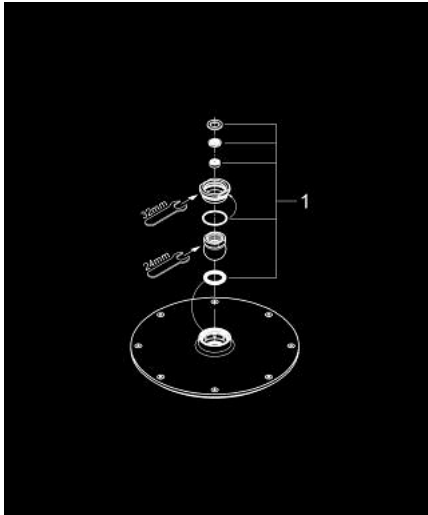

## 28 368 00E RAINSHOWER COSMOPOLITAN 210 HEAD SHOWER 1 SPRAY

### PRODUCT DESCRIPTION

- Colour: chrome
- spray pattern: Rain
- starting at 0.5 bar flow pressure
- maximum flow rate (at 3 bar): 5 l/min
- Ø 210 mm
- material: metal
- with ball joint
- rotation angle  $\pm 15^\circ$
- connection thread 1/2"
- GROHE EcoJoy - Less water, perfect flow
- GROHE LongLife finish
- GROHE SpeedClean - effortless limescale removal
- suitable for instantaneous heater
- min. recommended pressure 1.0 bar
- This head shower should only be used in conjunction with shower arm 28 497 or 28 576!

28 368 00E **RAINSHOWER COSMOPOLITAN 210 HEAD SHOWER 1 SPRAY**

**SPARE PARTS**, oktober 2008 – now

1: Spare part set (Spare part-nr. 45933000)