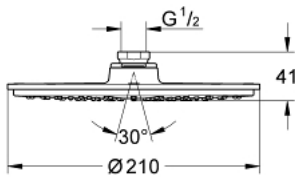

## 28 368 00E RAINSHOWER COSMOPOLITAN 210 HEAD SHOWER 1 SPRAY

### PRODUCT DESCRIPTION

- Colour: chrome
- spray pattern: Rain
- starting at 0.5 bar flow pressure
- maximum flow rate (at 3 bar): 5 l/min
- Ø 210 mm
- material: metal
- with ball joint
- rotation angle  $\pm 15^\circ$
- connection thread 1/2"
- GROHE EcoJoy - Less water, perfect flow
- GROHE LongLife finish
- GROHE SpeedClean - effortless limescale removal
- suitable for instantaneous heater
- min. recommended pressure 1.0 bar
- This head shower should only be used in conjunction with shower arm 28 497 or 28 576!

28 368 00E **RAINSHOWER COSMOPOLITAN 210 HEAD SHOWER 1 SPRAY**

**SPARE PARTS**, oktober 2008 – now

1: Spare part set (Spare part-nr. 45933000)