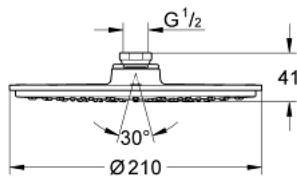

28 368 LS0 RAINSHOWER COSMOPOLITAN 210 HEAD SHOWER 1 SPRAY

PRODUCT DESCRIPTION

- Colour: moon white/chrome
- spray pattern: Rain
- starting at 0.5 bar flow pressure
- spray plate white
- Ø 210 mm
- material: metal
- with ball joint
- rotation angle $\pm 15^\circ$
- connection thread 1/2"
- GROHE DreamSpray - perfect flow
- GROHE LongLife finish
- GROHE SpeedClean - effortless limescale removal
- suitable for instantaneous heater
- This head shower should only be used in conjunction with shower arm 28 384, 28 497 28 576 or 28 724!
- GROHE LongLife finish

28 368 LS0 RAINSHOWER COSMOPOLITAN 210 HEAD SHOWER 1 SPRAY

SPARE PARTS, september 2013 – now

1: Spare part set (Spare part-nr. 45933000)