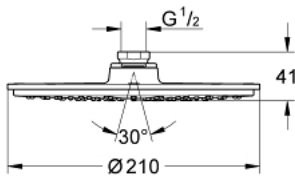

28 373 000 RAINSHOWER COSMOPOLITAN 210 HEAD SHOWER 1 SPRAY

PRODUCT DESCRIPTION

- Colour: chrome
- spray pattern: Rain
- starting at 0.5 bar flow pressure
- maximum flow rate (at 3 bar): 8 l/min
- Ø 210 mm
- material: metal
- 120 spray nozzles
- with ball joint
- rotation angle $\pm 15^\circ$
- connection thread 1/2"
- GROHE EcoJoy - Less water, perfect flow
- GROHE DreamSpray - perfect flow
- GROHE LongLife finish
- GROHE SpeedClean - effortless limescale removal

28 373 000 RAINSHOWER COSMOPOLITAN 210 HEAD SHOWER 1 SPRAY

SPARE PARTS, januar 2002 – marec 2012

1: Spare part set (Spare part-nr. 45933000)