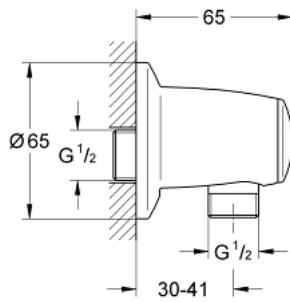

28 405 000 **MOVARIO SHOWER OUTLET ELBOW, 1/2"**

PRODUCT DESCRIPTION

- Colour: chrome
- protected against backflow
- GROHE LongLife finish

28 405 000 **MOVARIO SHOWER OUTLET ELBOW, 1/2"**

SPARE PARTS, februar 2007 – now

1: Non-return valve (Spare part-nr. 08565000)