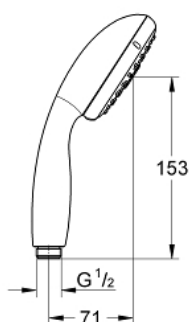

28 419 002 TEMPESTA 100 HAND SHOWER 3 SPRAYS

PRODUCT DESCRIPTION

- Colour: chrome
- spray patterns: GROHE Rain O², Rain, Massage
- 9.5 l/min flow limiter
- GROHE DreamSpray - perfect spray pattern
- GROHE LongLife finish
- GROHE SpeedClean - effortless limescale removal
- Inner WaterGuide - inner insulation for surface protection
- ShockProof silicone ring prevents damages caused by shower falling
- universal mounting system, fitting all standard shower hoses
- suitable for instantaneous heater
- min. recommended pressure 1.0 bar

28 419 002 TEMPESTA 100 HAND SHOWER 3 SPRAYS

SPARE PARTS, marec 2017 – now

1: Dirt strainer (Spare part-nr. 0700200M)