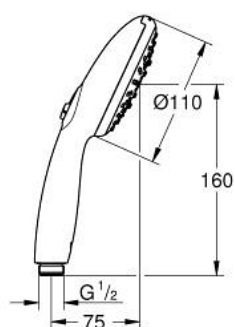

28 419 003 TEMPESTA 110 HAND SHOWER 3 SPRAYS

PRODUCT DESCRIPTION

- Colour: chrome
- 3 načina pršenja: Rain, Jet, Massage
- maximum flow rate (at 3 bar): 7.4 l/min
- GROHE EcoJoy - Less water, perfect flow
- GROHE SmartSwitch - easily rotate the dial to enjoy your preferred spray option
- GROHE DreamSpray - perfect spray pattern
- GROHE LongLife finish
- GROHE SpeedClean - effortless limescale removal
- Inner WaterGuide - inner insulation for surface protection
- ShockProof silicone ring prevents damages caused by shower falling
- universal mounting system, fitting all standard shower hoses
- min. recommended pressure 1.0 bar
- suitable for instantaneous heater
- professional edition

28 419 003 TEMPESTA 110 HAND SHOWER 3 SPRAYS

SPARE PARTS, april 2020 – now

1: Dirt strainer (Spare part-nr. 0700200M)