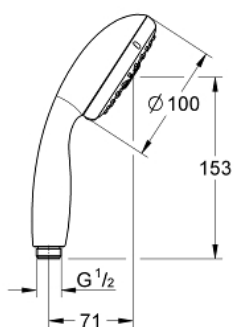

28 421 002 TEMPESTA 100 HAND SHOWER 4 SPRAYS

PRODUCT DESCRIPTION

- Colour: chrome
- spray patterns: GROHE Rain O², Rain, Massage, Jet
- 9.5 l/min flow limiter
- GROHE DreamSpray - perfect spray pattern
- GROHE LongLife finish
- GROHE SpeedClean - effortless limescale removal
- Inner WaterGuide - inner insulation for surface protection
- ShockProof silicone ring prevents damages caused by shower falling
- universal mounting system, fitting all standard shower hoses
- suitable for instantaneous heater
- min. recommended pressure 1.0 bar

28 421 002 TEMPESTA 100 HAND SHOWER 4 SPRAYS

SPARE PARTS, marec 2017 – now

1: Dirt strainer (Spare part-nr. 0700200M)