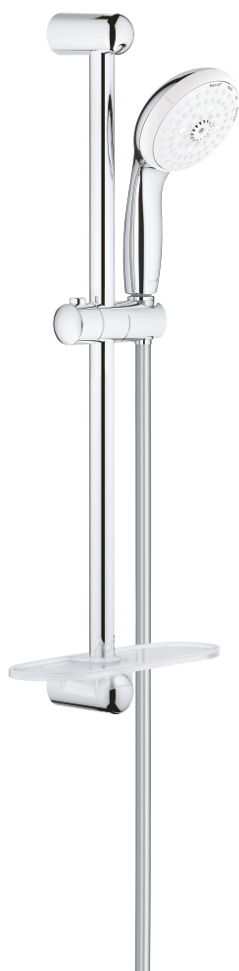

28 436 002 TEMPESTA 100 SHOWER RAIL SET 4 SPRAYS

PRODUCT DESCRIPTION

- Colour: chrome
- consisting of:
 - hand shower (28 421)
 - shower rail, 600 mm (27 523)
 - shower hose Relaxaflex 1750 mm 1/2" x 1/2" (28 154)
 - GROHE EasyReach tray (27 596)
 - 9.5 l/min flow limiter
 - GROHE DreamSpray - perfect spray pattern
 - GROHE LongLife finish
 - GROHE SpeedClean - effortless limescale removal
 - Inner WaterGuide - inner insulation for surface protection
 - ShockProof silicone ring prevents damages caused by shower falling
 - suitable for instantaneous heater