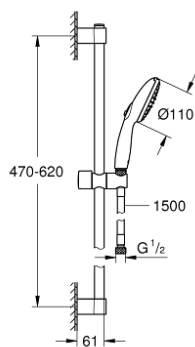

28 438 243 4 TEMPESTA 110 SHOWER RAIL SET 2 SPRAYS (RAIN, JET)

PRODUCT DESCRIPTION

- Colour: Matte Black
- consisting of:
 - hand shower Tempesta 110 (28 422)
 - shower rail, 600 mm (27 523)
 - shower hose 1750 mm 1/2" x 1/2"
- GROHE SmartSwitch - easily rotate the dial to enjoy your preferred spray option
- GROHE DreamSpray - perfect spray pattern
- Flexible Installation - 1 adjustable bracket for existing drill holes
- adjustable rail holder (turn and glide shower holder)
- GROHE SpeedClean - effortless limescale removal
- Inner WaterGuide - inner insulation for surface protection
- ShockProof silicone ring prevents damages caused by shower falling
- for low pressure
- recommended pressure 0.1 - 2.0 bar
- professional edition

28 438 243 4 TEMPESTA 110 SHOWER RAIL SET 2 SPRAYS (RAIN, JET)

SPARE PARTS, februar 2023 – now

- 1: Shower rail holder (Spare part-nr. 486072430)
 - 2: Glide element (Spare part-nr. 486092430)
 - 3: Shower rail holder (Spare part-nr. 486082430)
 - 4: Dirt strainer (Spare part-nr. 0700200M)
 - 5: Compensation disc (Spare part-nr. 48543001)*
- * Optional accessories