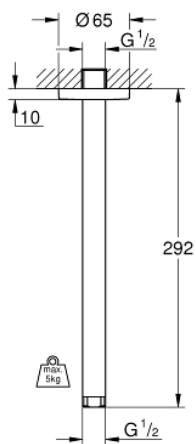

28 497 000 **RAINSHOWER SHOWER ARM CEILING 292 MM**

PRODUCT DESCRIPTION

- Colour: chrome
- material: metal
- connection thread 1/2"
- with round escutcheon
- suitable for all Rainshower head showers
- GROHE LongLife finish

28 497 000 **RAINSHOWER SHOWER ARM CEILING 292 MM**

SPARE PARTS, januar 2002 – now

1: Escutcheon (Spare part-nr. 11741000)