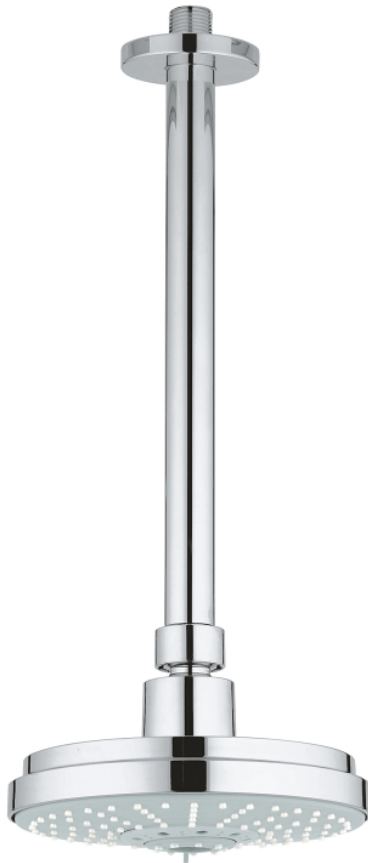

28 497 000 **RAINSHOWER SHOWER ARM CEILING 292 MM**

PRODUCT DESCRIPTION

- Colour: chrome
- material: metal
- connection thread 1/2"
- with round escutcheon
- suitable for all Rainshower head showers
- GROHE LongLife finish

28 497 000 **RAINSHOWER SHOWER ARM CEILING 292 MM**

SPARE PARTS, januar 2002 – now

1: Escutcheon (Spare part-nr. 11741000)