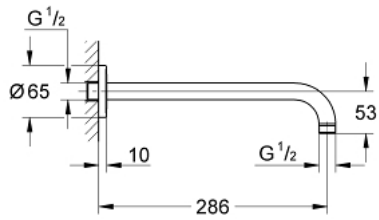

## 28 576 000 RAINSHOWER SHOWER ARM 286 MM

### PRODUCT DESCRIPTION

- Colour: chrome
- material: metal
- connection thread 1/2"
- suitable for all Rainshower head showers except Rainshower 400 mm
- GROHE LongLife finish

28 576 000 **RAINSHOWER SHOWER ARM 286 MM**