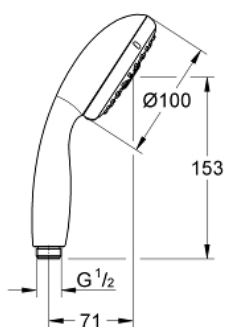

28 578 002 TEMPESTA 100 HAND SHOWER 4 SPRAYS

PRODUCT DESCRIPTION

- Colour: chrome
- spray patterns: GROHE Rain O², Rain, Massage, Jet
- GROHE DreamSpray - perfect spray pattern
- GROHE LongLife finish
- GROHE SpeedClean - effortless limescale removal
- Inner WaterGuide - inner insulation for surface protection
- ShockProof silicone ring prevents damages caused by shower falling
- universal mounting system, fitting all standard shower hoses
- suitable for instantaneous heater
- min. recommended pressure 1.0 bar

28 578 002 TEMPESTA 100 HAND SHOWER 4 SPRAYS

SPARE PARTS, marec 2017 – now

1: Dirt strainer (Spare part-nr. 0700200M)