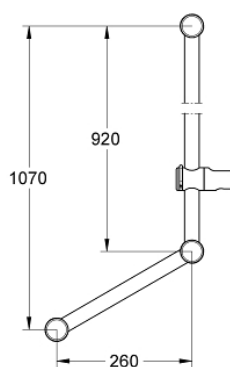

## 28 587 000 RELEXA SHOWER RAIL 900 MM

### PRODUCT DESCRIPTION

- Colour: chrome
- with handle
- handle can be mounted right or left handed
- with wall brackets (3 pieces)
- gliding element with metal sleeve
- angle of inclination adjustable by click stop device
- height adjustment by click stop
- GROHE LongLife finish

### SPARE PARTS, oktober 2004 – now

1: Gliding element with metal sleeve (Spare part-nr. 12435000)

1.1: Cover cap (Spare part-nr. 45652P00)

2: Shower rail holder (Spare part-nr. 45196IP0)

2.1: Cover cap (Spare part-nr. 45652P00)