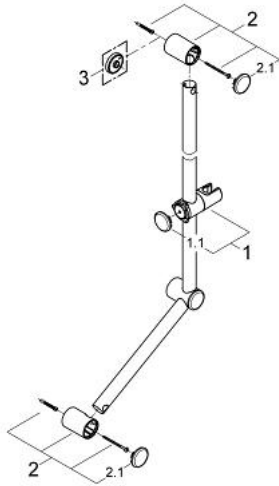

## 28 587 000 RELEXA SHOWER RAIL 900 MM

### PRODUCT DESCRIPTION

- Colour: chrome
- with handle
- handle can be mounted right or left handed
- with wall brackets (3 pieces)
- gliding element with metal sleeve
- angle of inclination adjustable by click stop device
- height adjustment by click stop
- GROHE LongLife finish

### SPARE PARTS, oktober 2004 – now

1: Gliding element with metal sleeve (Spare part-nr. 12435000)

1.1: Cover cap (Spare part-nr. 45652P00)

2: Shower rail holder (Spare part-nr. 45196IP0)

2.1: Cover cap (Spare part-nr. 45652P00)