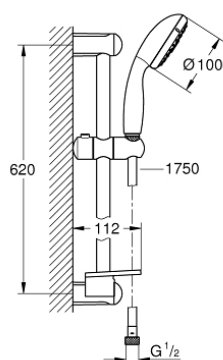

## 28 593 002 TEMPESTA 100 SHOWER RAIL SET 4 SPRAYS

### PRODUCT DESCRIPTION

- Colour: chrome
- consisting of:
  - hand shower (28 578)
  - shower rail, 600 mm (27 523)
  - shower hose Relaxaflex 1750 mm 1/2" x 1/2" (28 154)
  - GROHE EasyReach tray (27 596)
  - GROHE DreamSpray - perfect spray pattern
  - GROHE LongLife finish
  - GROHE SpeedClean - effortless limescale removal
  - Inner WaterGuide - inner insulation for surface protection
  - ShockProof silicone ring prevents damages caused by shower falling
- suitable for instantaneous heater
- min. recommended pressure 1.0 bar

## 28 593 002 TEMPESTA 100 SHOWER RAIL SET 4 SPRAYS

**SPARE PARTS**, marec 2017 – now

1: Dirt strainer (Spare part-nr. 0700200M)

2: Glide element (Spare part-nr. 48099000)