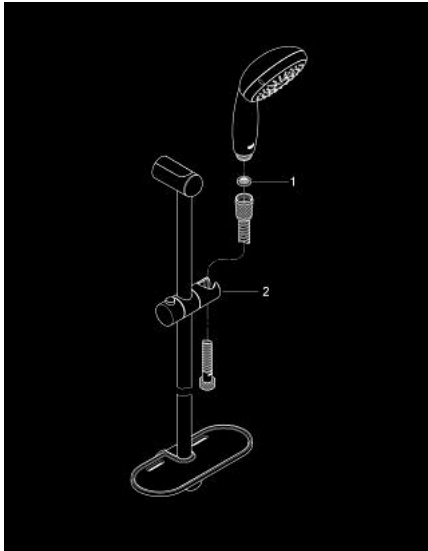

## 28 593 002 TEMPESTA 100 SHOWER RAIL SET 4 SPRAYS

### PRODUCT DESCRIPTION

- Colour: chrome
- consisting of:
  - hand shower (28 578)
  - shower rail, 600 mm (27 523)
  - shower hose Relaxaflex 1750 mm 1/2" x 1/2" (28 154)
  - GROHE EasyReach tray (27 596)
  - GROHE DreamSpray - perfect spray pattern
  - GROHE LongLife finish
  - GROHE SpeedClean - effortless limescale removal
  - Inner WaterGuide - inner insulation for surface protection
  - ShockProof silicone ring prevents damages caused by shower falling
- suitable for instantaneous heater
- min. recommended pressure 1.0 bar

## 28 593 002 TEMPESTA 100 SHOWER RAIL SET 4 SPRAYS

**SPARE PARTS**, marec 2017 – now

1: Dirt strainer (Spare part-nr. 0700200M)

2: Glide element (Spare part-nr. 48099000)