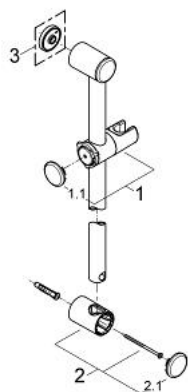

28 620 000 RELEXA SHOWER RAIL 600 MM

PRODUCT DESCRIPTION

- Colour: chrome
- Ø 28 mm
- with wall holders
- glide element and swivel holder
- angle of inclination adjustable by click stop device
- height adjustment by click stop
- GROHE LongLife finish

28 620 000 RELEXA SHOWER RAIL 600 MM

SPARE PARTS, julij 2004 – now

1: Glide element (Spare part-nr. 45650IP0)

1.1: Cover cap (Spare part-nr. 45652P00)

2: Shower rail holder (Spare part-nr. 45196IP0)

2.1: Cover cap (Spare part-nr. 45652P00)