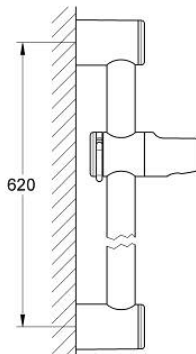

28 620 000 RELEXA SHOWER RAIL 600 MM

PRODUCT DESCRIPTION

- Colour: chrome
- Ø 28 mm
- with wall holders
- glide element and swivel holder
- angle of inclination adjustable by click stop device
- height adjustment by click stop
- GROHE LongLife finish

28 620 000 RELEXA SHOWER RAIL 600 MM

SPARE PARTS, julij 2004 – now

1: Glide element (Spare part-nr. 45650IP0)

1.1: Cover cap (Spare part-nr. 45652P00)

2: Shower rail holder (Spare part-nr. 45196IP0)

2.1: Cover cap (Spare part-nr. 45652P00)