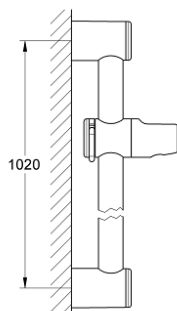

28 621 000 RELEXA SHOWER RAIL 1000 MM

PRODUCT DESCRIPTION

- Colour: chrome
- Ø 28 mm
- with wall holders
- glide element and swivel holder
- angle of inclination adjustable by click stop device
- height adjustment by click stop
- GROHE LongLife finish

28 621 000 RELEXA SHOWER RAIL 1000 MM

SPARE PARTS, julij 2004 – now

1: Glide element (Spare part-nr. 45650IP0)

1.1: Cover cap (Spare part-nr. 45652P00)

2: Shower rail holder (Spare part-nr. 45196IP0)

2.1: Cover cap (Spare part-nr. 45652P00)