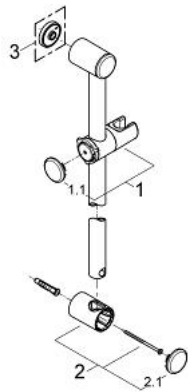

28 621 000 RELEXA SHOWER RAIL 1000 MM

PRODUCT DESCRIPTION

- Colour: chrome
- Ø 28 mm
- with wall holders
- glide element and swivel holder
- angle of inclination adjustable by click stop device
- height adjustment by click stop
- GROHE LongLife finish

28 621 000 RELEXA SHOWER RAIL 1000 MM

SPARE PARTS, julij 2004 – now

1: Glide element (Spare part-nr. 45650IP0)

1.1: Cover cap (Spare part-nr. 45652P00)

2: Shower rail holder (Spare part-nr. 45196IP0)

2.1: Cover cap (Spare part-nr. 45652P00)