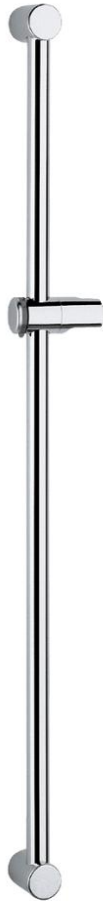

28 621 000 RELEXA SHOWER RAIL 1000 MM

PRODUCT DESCRIPTION

- Colour: chrome
- Ø 28 mm
- with wall holders
- glide element and swivel holder
- angle of inclination adjustable by click stop device
- height adjustment by click stop
- GROHE LongLife finish

28 621 000 RELEXA SHOWER RAIL 1000 MM

SPARE PARTS, julij 2004 – now

1: Glide element (Spare part-nr. 45650IP0)

1.1: Cover cap (Spare part-nr. 45652P00)

2: Shower rail holder (Spare part-nr. 45196IP0)

2.1: Cover cap (Spare part-nr. 45652P00)

3: Compensation disc (Spare part-nr. 45459000)*

* Optional accessories