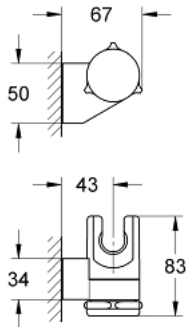

28 623 000 RELEXA WALL HAND SHOWER HOLDER

PRODUCT DESCRIPTION

- Colour: chrome
- adjustable
- GROHE LongLife finish

28 623 000 RELEXA WALL HAND SHOWER HOLDER

SPARE PARTS, januar 1991 – now

1: Cover cap (Spare part-nr. 45652P00)