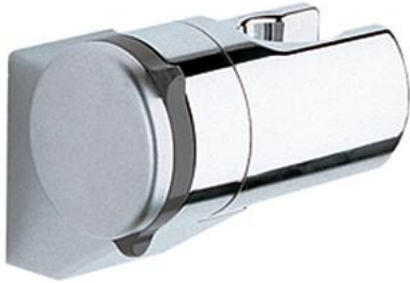

28 623 000 RELEXA WALL HAND SHOWER HOLDER

PRODUCT DESCRIPTION

- Colour: chrome
- adjustable
- GROHE LongLife finish

28 623 000 RELEXA WALL HAND SHOWER HOLDER

SPARE PARTS, januar 1991 – now

1: Cover cap (Spare part-nr. 45652P00)