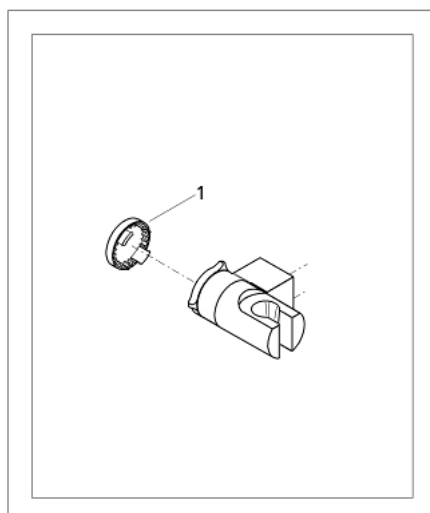

28 623 000 RELEXA WALL HAND SHOWER HOLDER

PRODUCT DESCRIPTION

- Colour: chrome
- adjustable
- GROHE LongLife finish

28 623 000 RELEXA WALL HAND SHOWER HOLDER

SPARE PARTS, januar 1991 – now

1: Cover cap (Spare part-nr. 45652P00)