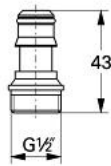

28 637 XX0 RELEXA COUPLING PIECE

PRODUCT DESCRIPTION

- Colour: dark grey
- as replacement
- connector for new hand shower and hose
- each hand shower is equipped with a coupling piece
- with flow regulating valve
- 9.5 l/min. maximum flow rate at 1 - 6 bar

Pure Freude
an Wasser

28 637 XX0 RELEXA COUPLING PIECE

No exploded view is available for this spare part list.

SPARE PARTS, januar 1992 – now

1: Sealing washer Ø 11 x Ø 2 (Spare part-nr. 0122400M)