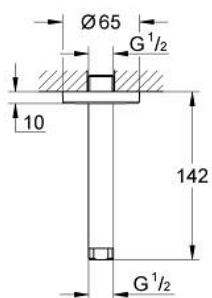

28 724 LS0 RAINSHOWER SHOWER ARM CEILING 142 MM

PRODUCT DESCRIPTION

- Colour: moon white/chrome
- connection thread 1/2"
- GROHE LongLife finish

28 724 LS0 RAINSHOWER SHOWER ARM CEILING 142 MM

SPARE PARTS, september 2013 – now

1: Escutcheon (Spare part-nr. 11741LS0)