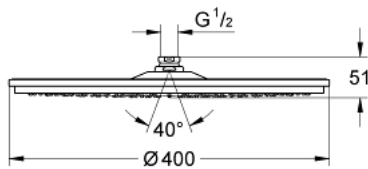

28 778 000 RAINSHOWER COSMOPOLITAN 400 HEAD SHOWER 1 SPRAY

PRODUCT DESCRIPTION

- Colour: chrome
- normal (wide) spray starting at 0.5 bar flow pressure
- maximum flow rate (at 3 bar): 7.5 l/min
- Ø 400 mm
- material: metal
- ball joint with turning angle $20^\circ \pm 20^\circ$
- connection thread 1/2"
- GROHE DreamSpray - perfect flow
- GROHE LongLife finish
- GROHE SpeedClean - effortless limescale removal
- suitable for instantaneous heater
- this head shower should only be used with shower arm 26 146, 28 982, 28 497 or 28 724

28 778 000 **RAINSHOWER COSMOPOLITAN 400 HEAD SHOWER 1 SPRAY**

SPARE PARTS, maj 2005 – now

1: Spare part set (Spare part-nr. 45933000)