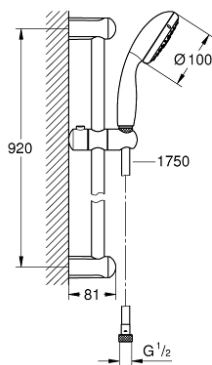

## 28 789 002 TEMPESTA 100 SHOWER RAIL SET 3 SPRAYS

### PRODUCT DESCRIPTION

- Colour: chrome
- consisting of:
  - hand shower (28 419)
  - shower rail, 900 mm (27 524)
  - shower hose Relaxaflex 1750 mm 1/2" x 1/2" (28 154)
  - 9.5 l/min flow limiter
  - GROHE DreamSpray - perfect spray pattern
  - GROHE LongLife finish
  - GROHE SpeedClean - effortless limescale removal
  - Inner WaterGuide - inner insulation for surface protection
  - ShockProof silicone ring prevents damages caused by shower falling
  - suitable for instantaneous heater

### SPARE PARTS, marec 2017 – now

- 1: Shower rail holder (Spare part-nr. 48098000)
- 2: Glide element (Spare part-nr. 48099000)
- 3: Dirt strainer (Spare part-nr. 0700200M)
- 4: Compensation disc (Spare part-nr. 48051000)\*