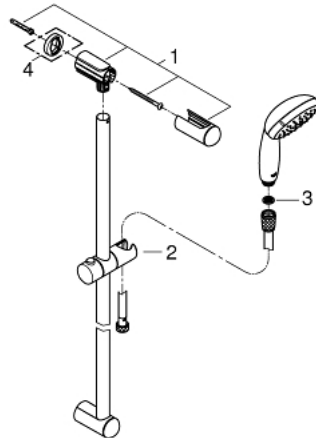

## 28 789 002 TEMPESTA 100 SHOWER RAIL SET 3 SPRAYS

### PRODUCT DESCRIPTION

- Colour: chrome
- consisting of:
  - hand shower (28 419)
  - shower rail, 900 mm (27 524)
  - shower hose Relaxaflex 1750 mm 1/2" x 1/2" (28 154)
  - 9.5 l/min flow limiter
  - GROHE DreamSpray - perfect spray pattern
  - GROHE LongLife finish
  - GROHE SpeedClean - effortless limescale removal
  - Inner WaterGuide - inner insulation for surface protection
  - ShockProof silicone ring prevents damages caused by shower falling
  - suitable for instantaneous heater

### SPARE PARTS, marec 2017 – now

- 1: Shower rail holder (Spare part-nr. 48098000)
- 2: Glide element (Spare part-nr. 48099000)
- 3: Dirt strainer (Spare part-nr. 0700200M)
- 4: Compensation disc (Spare part-nr. 48051000)\*