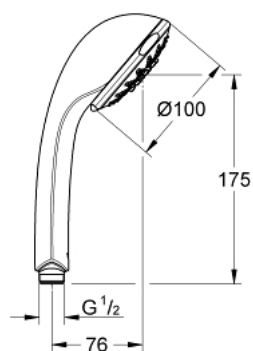

28 796 000 RELEXA 100 FIVE HAND SHOWER 5 SPRAYS

PRODUCT DESCRIPTION

- Colour: chrome
- spray patterns: Normal, Jet, Rain, Massage, Champagne spray
- GROHE DreamSpray - perfect spray pattern
- GROHE LongLife finish
- GROHE SpeedClean - effortless limescale removal
- Inner WaterGuide - inner insulation for surface protection
- universal mounting system, fitting all standard shower hoses
- suitable for instantaneous heater
- minimum flow rate 7.5 l/min
- min. recommended pressure 1.0 bar

Pure Freude
an Wasser

28 796 000 RELEXA 100 FIVE HAND SHOWER 5 SPRAYS

SPARE PARTS, junij 2005 – now

1: Dirt strainer (Spare part-nr. 0700200M)