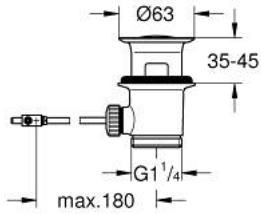

28 910 000 **WASTE SET 1 1/4"**

PRODUCT DESCRIPTION

- Colour: chrome
- for wash basins with overflow
- for basin/bidet fittings
- complete
- GROHE LongLife finish

28 910 000 **WASTE SET 1 1/4"**

SPARE PARTS, januar 1980 – now

1: Plug (Spare part-nr. 07182000)

2: Eccentric rod (Spare part-nr. 07052000)