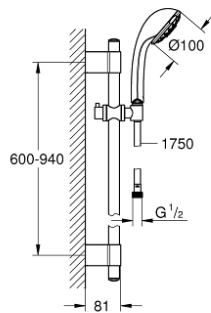

28 941 001 RELEXA 100 FIVE SHOWER RAIL SET 5 SPRAYS

PRODUCT DESCRIPTION

- Colour: chrome
- consisting of:
 - hand shower Relexa 100 Five (28 796)
 - shower rail, 900 mm (28 819 001)
 - with wall holders made of metal
 - Rotaflex TwistStop shower hose 1750 mm 1/2" x 1/2" (28 410)
 - GROHE DreamSpray - perfect spray pattern
 - GROHE LongLife finish
 - GROHE FastFixation Plus adjustable distance between brackets for adaption to existing drilling holes
 - GROHE SpeedClean - effortless limescale removal
 - Inner WaterGuide - inner insulation for surface protection
 - TwistStop - to prevent hose from twisting

28 941 001 RELEXA 100 FIVE SHOWER RAIL SET 5 SPRAYS

SPARE PARTS, november 2016 – now

- 1: Cover cap (Spare part-nr. 45922000)
- 2: Glide element (Spare part-nr. 06765000)
- 3: Shower rail holder (Spare part-nr. 48333000)
- 4: Dirt strainer (Spare part-nr. 0700200M)
- 5: Compensation disc (Spare part-nr. 45914XE0)*