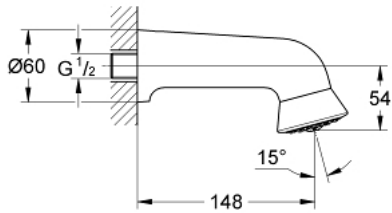

28 948 000 RELEXA PLUS 60 SPORTS HEAD SHOWER 1 SPRAY

PRODUCT DESCRIPTION

- Colour: chrome
- heavy, casted model
- theft proof
- connection thread 1/2"
- projection 148 mm
- GROHE LongLife finish
- GROHE SpeedClean - effortless limescale removal

28 948 000 RELEXA PLUS 60 SPORTS HEAD SHOWER 1 SPRAY

SPARE PARTS, januar 1998 – now

- 1: Spray faceplate (Spare part-nr. 45661XX0)
- 2: Replacement screw with O-ring (Spare part-nr. 45137000)
- 2.1: O-ring $\varnothing 22 \times \varnothing 3$ (Spare part-nr. 0128400M)