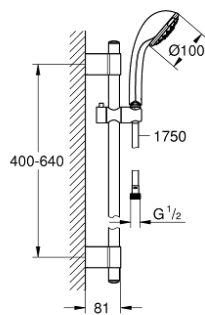

## 28 964 001 RELEXA 100 FIVE SHOWER RAIL SET 5 SPRAYS

### PRODUCT DESCRIPTION

- Colour: chrome
- consisting of:
  - hand shower Relexa Five (28 796)
  - shower rail, 600 mm (28 797)
  - with wall holders made of metal
  - Rotaflex TwistStop shower hose 1750 mm 1/2" x 1/2" (28 410)
  - GROHE DreamSpray - perfect spray pattern
  - GROHE LongLife finish
  - GROHE FastFixation Plus adjustable distance between brackets for adaption to existing drilling holes
  - GROHE SpeedClean - effortless limescale removal
  - Inner WaterGuide - inner insulation for surface protection
  - TwistStop - to prevent hose from twisting

## 28 964 001 RELEXA 100 FIVE SHOWER RAIL SET 5 SPRAYS

**SPARE PARTS**, november 2021 – now

- 1: Cover cap (Spare part-nr. 45922000)
- 2: Glide element (Spare part-nr. 48177000)
- 3: Shower rail holder (Spare part-nr. 48333000)
- 4: Dirt strainer (Spare part-nr. 0700200M)
- 5: Compensation disc (Spare part-nr. 45914XE0)\*