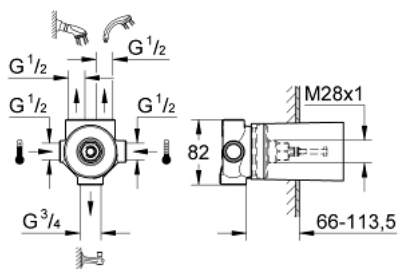

29 033 000 5-WAY DIVERTER

PRODUCT DESCRIPTION

- concealed body
- wall installation
- with ceramic sealing disks
- connection cold and hot 1/2"
- 2 outlets 1/2"
- 1 bath outlet 3/4"
- installation depth infinitely adjustable 66 - 113 mm
- DR-brass
- min. recommended pressure 1.0 bar

29 033 000 5-WAY DIVERTER

SPARE PARTS, julij 2007 – now

1: Ceramic diverter headpart (Spare part-nr. 45676000)