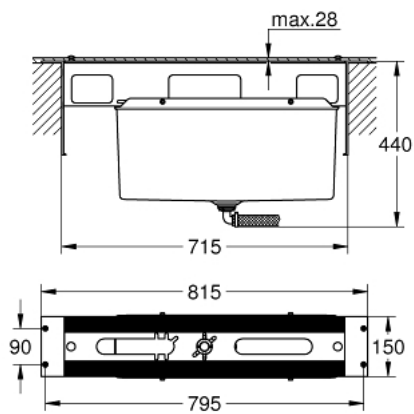

29 037 000 **FOUR/FIVE-HOLE BATH COMBINATION (OPTIONAL)**

PRODUCT DESCRIPTION

- baseframe for installation under tiled surround
- consisting of:
 - base frame
 - drainage box with integrated outlet for splash water
 - caps to cover screw fixations always come in chrome color

29 037 000 **FOUR/FIVE-HOLE BATH COMBINATION (OPTIONAL)**

SPARE PARTS, oktober 2008 – now

1: Connecting hose (Spare part-nr. 07227000)

2: Supporting legs (Spare part-nr. 45388000)*

* Optional accessories