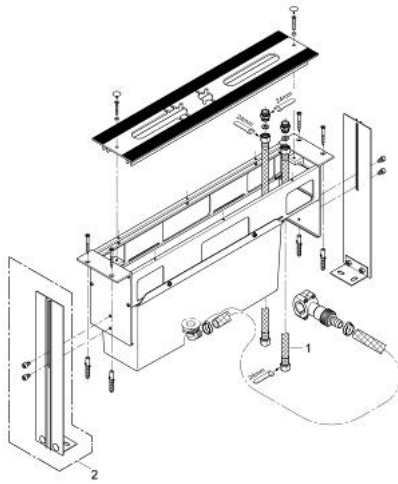

29 037 000 **FOUR/FIVE-HOLE BATH COMBINATION (OPTIONAL)**

PRODUCT DESCRIPTION

- baseframe for installation under tiled surround
- consisting of:
 - base frame
 - drainage box with integrated outlet for splash water
 - caps to cover screw fixations always come in chrome color

29 037 000 **FOUR/FIVE-HOLE BATH COMBINATION (OPTIONAL)**

SPARE PARTS, oktober 2008 – now

1: Connecting hose (Spare part-nr. 07227000)

2: Supporting legs (Spare part-nr. 45388000)*

* Optional accessories