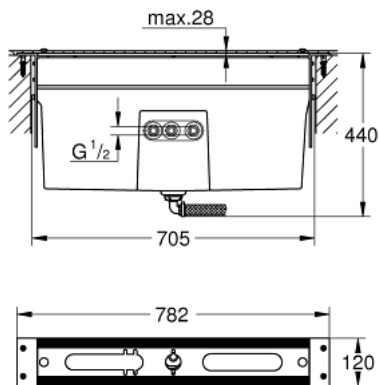

## 29 037 002 FOUR/FIVE-HOLE BATH COMBINATION (OPTIONAL)

### PRODUCT DESCRIPTION

- baseframe for installation under tiled surround
- consisting of:
  - base frame
  - drainage box with integrated outlet for splash water
- allows for waterproofing of wall construction surrounding the concealed body
- with sealing sleeve
- caps to cover screw fixations always come in chrome color

## 29 037 002 **FOUR/FIVE-HOLE BATH COMBINATION (OPTIONAL)**

**SPARE PARTS**, junij 2018 – now

1: Supporting legs (Spare part-nr. 45388000)\*

\* Optional accessories