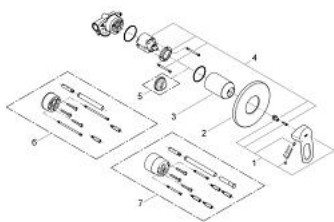

29 042 000 BAULoop SINGLE-LEVER SHOWER MIXER

PRODUCT DESCRIPTION

- Colour: chrome
- concealed installation
- consisting of:
 - set for final installation
 - rough-in set (32 962 001)
 - metal lever
- GROHE SmoothControl 46 mm ceramic cartridge
- GROHE LongLife finish
- adjustable flow rate limiter
- adjustable minimum flow rate approx. 2.5 l/min
- escutcheon and shaft sealing
- optional temperature limiter ref. no. 46 308

29 042 000 BAULOOP SINGLE-LEVER SHOWER MIXER

SPARE PARTS, december 2009 – now

- 1: Lever (Spare part-nr. 46696000)
- 2: Escutcheon (Spare part-nr. 46773000)
- 3: Cap (Spare part-nr. 09038000)
- 4: Cartridge (Spare part-nr. 46048000)
- 5: Temperature limiter (Spare part-nr. 46308000)*
- 6: Extension set (Spare part-nr. 46191000)*
- 7: Extension set (Spare part-nr. 46343000)*