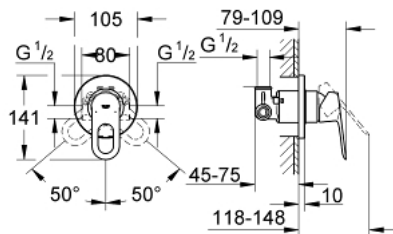

29 042 000 BAULoop SINGLE-LEVER SHOWER MIXER

PRODUCT DESCRIPTION

- Colour: chrome
- concealed installation
- consisting of:
 - set for final installation
 - rough-in set (32 962 001)
 - metal lever
- GROHE SmoothControl 46 mm ceramic cartridge
- GROHE LongLife finish
- adjustable flow rate limiter
- adjustable minimum flow rate approx. 2.5 l/min
- escutcheon and shaft sealing
- optional temperature limiter ref. no. 46 308

29 042 000 BAULOOP SINGLE-LEVER SHOWER MIXER

SPARE PARTS, december 2009 – now

- 1: Lever (Spare part-nr. 46696000)
- 2: Escutcheon (Spare part-nr. 46773000)
- 3: Cap (Spare part-nr. 09038000)
- 4: Cartridge (Spare part-nr. 46048000)
- 5: Temperature limiter (Spare part-nr. 46308000)*
- 6: Extension set (Spare part-nr. 46191000)*
- 7: Extension set (Spare part-nr. 46343000)*