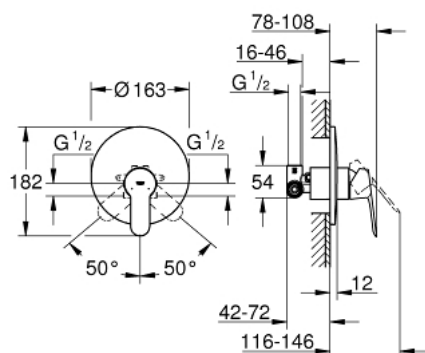

29 078 000 BAUEDGE SINGLE-LEVER SHOWER MIXER 1/2"

PRODUCT DESCRIPTION

- Colour: chrome
- metal lever
- concealed installation
- consisting of:
 - set for final installation
 - rough-in set (33 964 001)
 - GROHE SmoothControl 46 mm ceramic cartridge
 - GROHE LongLife finish
 - adjustable flow rate limiter
 - escutcheon and shaft sealing
 - optional temperature limiter ref. no. 46 308

29 078 000 BAUEDGE SINGLE-LEVER SHOWER MIXER 1/2"

SPARE PARTS, december 2015 – now

- 1: Lever (Spare part-nr. 46698000)
- 2: Escutcheon (Spare part-nr. 46904000)
- 3: Cap (Spare part-nr. 09038000)
- 4: Cartridge (Spare part-nr. 46048000)
- 5: Temperature limiter (Spare part-nr. 46375000)*
- 6: Extension set (Spare part-nr. 46191000)*
- 7: Extension set (Spare part-nr. 46343000)*