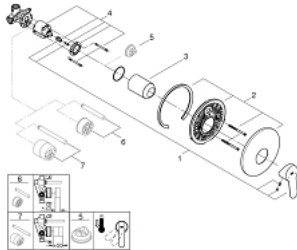

29 078 000 BAUEDGE SINGLE-LEVER SHOWER MIXER 1/2"

PRODUCT DESCRIPTION

- Colour: chrome
- metal lever
- concealed installation
- consisting of:
 - set for final installation
 - rough-in set (33 964 001)
 - GROHE SmoothControl 46 mm ceramic cartridge
 - GROHE LongLife finish
 - adjustable flow rate limiter
 - escutcheon and shaft sealing
 - optional temperature limiter ref. no. 46 308

29 078 000 BAUEDGE SINGLE-LEVER SHOWER MIXER 1/2"

SPARE PARTS, december 2015 – now

- 1: Lever (Spare part-nr. 46698000)
- 2: Escutcheon (Spare part-nr. 46904000)
- 3: Cap (Spare part-nr. 09038000)
- 4: Cartridge (Spare part-nr. 46048000)
- 5: Temperature limiter (Spare part-nr. 46375000)*
- 6: Extension set (Spare part-nr. 46191000)*
- 7: Extension set (Spare part-nr. 46343000)*