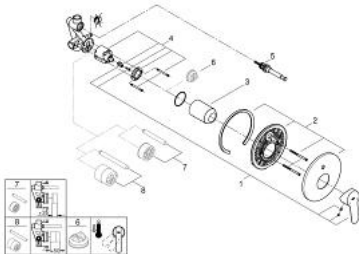

29 079 000 BAUEDGE SINGLE-LEVER BATH MIXER 1/2"

PRODUCT DESCRIPTION

- Colour: chrome
- metal lever
- concealed installation
- consisting of:
 - set for final installation
 - rough-in set (33 963 001)
 - GROHE SmoothControl 46 mm ceramic cartridge
 - GROHE LongLife finish
 - adjustable flow rate limiter
 - automatic diverter: bath/shower
 - escutcheon and shaft sealing
 - optional temperature limiter ref. no. 46 308

29 079 000 BAUEDGE SINGLE-LEVER BATH MIXER 1/2"

SPARE PARTS, december 2015 – now

- 1: Lever (Spare part-nr. 46698000)
- 2: Escutcheon (Spare part-nr. 46905000)
- 3: Cap (Spare part-nr. 09038000)
- 4: Cartridge (Spare part-nr. 46048000)
- 5: Diverter (Spare part-nr. 46737000)
- 6: Temperature limiter (Spare part-nr. 46375000)*
- 7: Extension set (Spare part-nr. 46191000)*
- 8: Extension set (Spare part-nr. 46343000)*