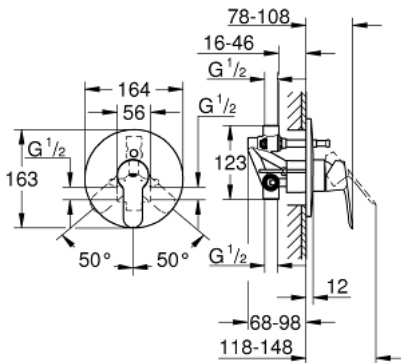

29 079 000 BAUEDGE SINGLE-LEVER BATH MIXER 1/2"

PRODUCT DESCRIPTION

- Colour: chrome
- metal lever
- concealed installation
- consisting of:
 - set for final installation
 - rough-in set (33 963 001)
 - GROHE SmoothControl 46 mm ceramic cartridge
 - GROHE LongLife finish
 - adjustable flow rate limiter
 - automatic diverter: bath/shower
 - escutcheon and shaft sealing
 - optional temperature limiter ref. no. 46 308

29 079 000 BAUEDGE SINGLE-LEVER BATH MIXER 1/2"

SPARE PARTS, december 2015 – now

- 1: Lever (Spare part-nr. 46698000)
- 2: Escutcheon (Spare part-nr. 46905000)
- 3: Cap (Spare part-nr. 09038000)
- 4: Cartridge (Spare part-nr. 46048000)
- 5: Diverter (Spare part-nr. 46737000)
- 6: Temperature limiter (Spare part-nr. 46375000)*
- 7: Extension set (Spare part-nr. 46191000)*
- 8: Extension set (Spare part-nr. 46343000)*