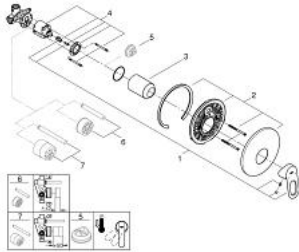

29 080 000 **BAULoop SINGLE-LEVER SHOWER MIXER 1/2"**

PRODUCT DESCRIPTION

- Colour: chrome
- concealed installation
- consisting of:
 - set for final installation
 - concealed body (33 964 000)
 - metal lever
- GROHE SmoothControl 46 mm ceramic cartridge
- GROHE LongLife finish
- adjustable flow rate limiter
- escutcheon and shaft sealing
- optional temperature limiter ref. no. 46 308

29 080 000 BAULOOP SINGLE-LEVER SHOWER MIXER 1/2"

SPARE PARTS, december 2015 – now

- 1: Lever (Spare part-nr. 46696000)
- 2: Escutcheon (Spare part-nr. 46904000)
- 3: Cap (Spare part-nr. 09038000)
- 4: Cartridge (Spare part-nr. 46048000)
- 5: Temperature limiter (Spare part-nr. 46375000)*
- 6: Extension set (Spare part-nr. 46191000)*
- 7: Extension set (Spare part-nr. 46343000)*