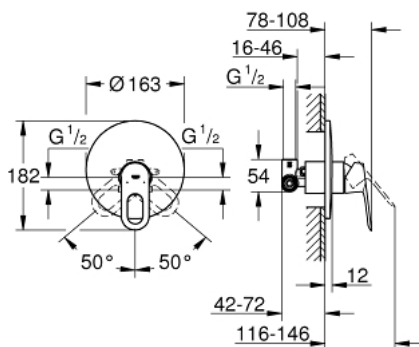

29 080 000 **BAULoop SINGLE-LEVER SHOWER MIXER 1/2"**

PRODUCT DESCRIPTION

- Colour: chrome
- concealed installation
- consisting of:
 - set for final installation
 - concealed body (33 964 000)
 - metal lever
- GROHE SmoothControl 46 mm ceramic cartridge
- GROHE LongLife finish
- adjustable flow rate limiter
- escutcheon and shaft sealing
- optional temperature limiter ref. no. 46 308

29 080 000 BAULOOP SINGLE-LEVER SHOWER MIXER 1/2"

SPARE PARTS, december 2015 – now

- 1: Lever (Spare part-nr. 46696000)
- 2: Escutcheon (Spare part-nr. 46904000)
- 3: Cap (Spare part-nr. 09038000)
- 4: Cartridge (Spare part-nr. 46048000)
- 5: Temperature limiter (Spare part-nr. 46375000)*
- 6: Extension set (Spare part-nr. 46191000)*
- 7: Extension set (Spare part-nr. 46343000)*