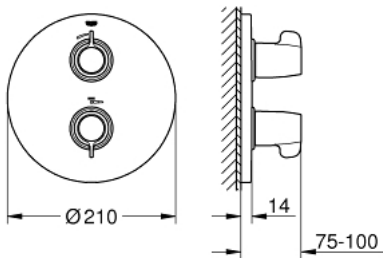

29 094 000 GROHTHERM SPECIAL THERMOSTATIC SHOWER MIXER

PRODUCT DESCRIPTION

- Colour: chrome
- set for final installation for
- GROHE Rapido T 35 500 000
- without concealed body
- escutcheon and shaft sealing
- covered connections
- ergonomic metal wing handles
- temperature scale handle with internal safety stop between 35°C and 43°C
- integrated mixed water shut off
- metal temperature safety stop
- easy thermal disinfection by optional temperature unlocking handle 47 994 000
- GROHE LongLife finish
- GROHE SafetyPlus fixed temperature stop

29 094 000 GROHTHERM SPECIAL THERMOSTATIC SHOWER MIXER

SPARE PARTS, julij 2015 – now

- 1: Shut-off handle (Spare part-nr. 49007000)
- 2: Temperature control handle (Spare part-nr. 49008000)
- 3: Escutcheon (Spare part-nr. 49013000)
- 4: Ceramic headpart 1/2" (Spare part-nr. 45882000)
- 4.1: O-ring \varnothing 18.2 x \varnothing 1.7 (Spare part-nr. 0392400M)
- 5: Adapter (Spare part-nr. 12702000)
- 6: Extension set 27.5 mm (Spare part-nr. 47780000)*
- 7: Temperature unlocking handle (Spare part-nr. 47994000)*