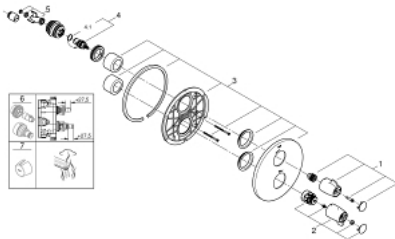

29 094 000 GROHTHERM SPECIAL THERMOSTATIC SHOWER MIXER

PRODUCT DESCRIPTION

- Colour: chrome
- set for final installation for
- GROHE Rapido T 35 500 000
- without concealed body
- escutcheon and shaft sealing
- covered connections
- ergonomic metal wing handles
- temperature scale handle with internal safety stop between 35°C and 43°C
- integrated mixed water shut off
- metal temperature safety stop
- easy thermal disinfection by optional temperature unlocking handle 47 994 000
- GROHE LongLife finish
- GROHE SafetyPlus fixed temperature stop

29 094 000 GROHTHERM SPECIAL THERMOSTATIC SHOWER MIXER

SPARE PARTS, julij 2015 – now

- 1: Shut-off handle (Spare part-nr. 49007000)
- 2: Temperature control handle (Spare part-nr. 49008000)
- 3: Escutcheon (Spare part-nr. 49013000)
- 4: Ceramic headpart 1/2" (Spare part-nr. 45882000)
- 4.1: O-ring \varnothing 18.2 x \varnothing 1.7 (Spare part-nr. 0392400M)
- 5: Adapter (Spare part-nr. 12702000)
- 6: Extension set 27.5 mm (Spare part-nr. 47780000)*
- 7: Temperature unlocking handle (Spare part-nr. 47994000)*