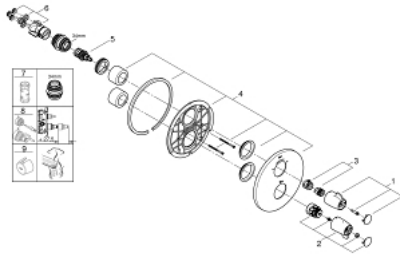

29 095 000 GROHTHERM SPECIAL THERMOSTATIC BATH MIXER

PRODUCT DESCRIPTION

- Colour: chrome
- set for final installation for
- GROHE Rapido T 35 500 000
- without concealed body
- escutcheon and shaft sealing
- covered connections
- ergonomic metal wing handles
- GROHE Aquadimmer handle with multiple function
- flow control
- integrated mixed water shut off
- diverter bath/shower
- temperature scale handle with internal safety stop between 35°C and 43°C
- integrated mixed water shut off
- metal temperature safety stop
- easy thermal disinfection by optional temperature unlocking handle 47 994 000
- GROHE LongLife finish
- GROHE SafetyPlus fixed temperature stop

29 095 000 GROHTHERM SPECIAL THERMOSTATIC BATH MIXER

SPARE PARTS, julij 2015 – now

- 1: Shut-off handle Aquadimmer (Spare part-nr. 49009000)
- 2: Temperature control handle (Spare part-nr. 49008000)
- 3: Stop ring (Spare part-nr. 47922000)
- 4: Escutcheon (Spare part-nr. 49012000)
- 5: Aquadimmer (Spare part-nr. 47364000)
- 6: Adapter (Spare part-nr. 12701000)
- 7: Socket spanner (Spare part-nr. 19332000)*
- 8: Extension set 27.5 mm (Spare part-nr. 47781000)*
- 9: Temperature unlocking handle (Spare part-nr. 47994000)*