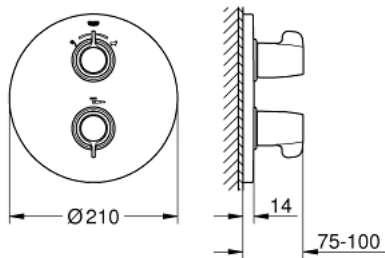

29 095 000 GROHTHERM SPECIAL THERMOSTATIC BATH MIXER

PRODUCT DESCRIPTION

- Colour: chrome
- set for final installation for
- GROHE Rapido T 35 500 000
- without concealed body
- escutcheon and shaft sealing
- covered connections
- ergonomic metal wing handles
- GROHE Aquadimmer handle with multiple function
- flow control
- integrated mixed water shut off
- diverter bath/shower
- temperature scale handle with internal safety stop between 35°C and 43°C
- integrated mixed water shut off
- metal temperature safety stop
- easy thermal disinfection by optional temperature unlocking handle 47 994 000
- GROHE LongLife finish
- GROHE SafetyPlus fixed temperature stop

29 095 000 GROHTHERM SPECIAL THERMOSTATIC BATH MIXER

SPARE PARTS, julij 2015 – now

- 1: Shut-off handle Aquadimmer (Spare part-nr. 49009000)
- 2: Temperature control handle (Spare part-nr. 49008000)
- 3: Stop ring (Spare part-nr. 47922000)
- 4: Escutcheon (Spare part-nr. 49012000)
- 5: Aquadimmer (Spare part-nr. 47364000)
- 6: Adapter (Spare part-nr. 12701000)
- 7: Socket spanner (Spare part-nr. 19332000)*
- 8: Extension set 27.5 mm (Spare part-nr. 47781000)*
- 9: Temperature unlocking handle (Spare part-nr. 47994000)*