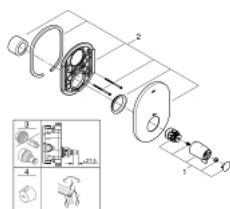

29 096 000 GROHTHERM SPECIAL CENTRAL THERMOSTATIC MIXER

PRODUCT DESCRIPTION

- Colour: chrome
- set for final installation for
- GROHE Rapido T 35 500 000
- without concealed body
- escutcheon and shaft sealing
- covered connections
- ergonomic metal wing handle
- temperature scale handle with internal safety stop between 35°C and 43°C
- metal temperature safety stop
- easy thermal disinfection by optional temperature unlocking handle 47 994 000
- GROHE LongLife finish
- GROHE SafetyPlus fixed temperature stop

29 096 000 GROHTHERM SPECIAL CENTRAL THERMOSTATIC MIXER

SPARE PARTS, julij 2015 – now

- 1: Temperature control handle (Spare part-nr. 49008000)
- 2: Escutcheon (Spare part-nr. 49011000)
- 3: Extension set 27.5 mm (Spare part-nr. 47780000)*
- 4: Temperature unlocking handle (Spare part-nr. 47994000)*