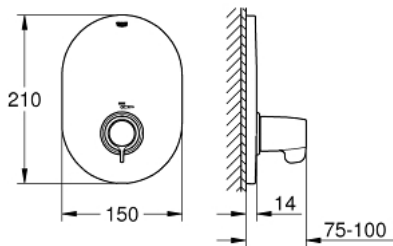

29 096 000 GROHTHERM SPECIAL CENTRAL THERMOSTATIC MIXER

PRODUCT DESCRIPTION

- Colour: chrome
- set for final installation for
- GROHE Rapido T 35 500 000
- without concealed body
- escutcheon and shaft sealing
- covered connections
- ergonomic metal wing handle
- temperature scale handle with internal safety stop between 35°C and 43°C
- metal temperature safety stop
- easy thermal disinfection by optional temperature unlocking handle 47 994 000
- GROHE LongLife finish
- GROHE SafetyPlus fixed temperature stop

29 096 000 GROHTHERM SPECIAL CENTRAL THERMOSTATIC MIXER

SPARE PARTS, julij 2015 – now

- 1: Temperature control handle (Spare part-nr. 49008000)
- 2: Escutcheon (Spare part-nr. 49011000)
- 3: Extension set 27.5 mm (Spare part-nr. 47780000)*
- 4: Temperature unlocking handle (Spare part-nr. 47994000)*