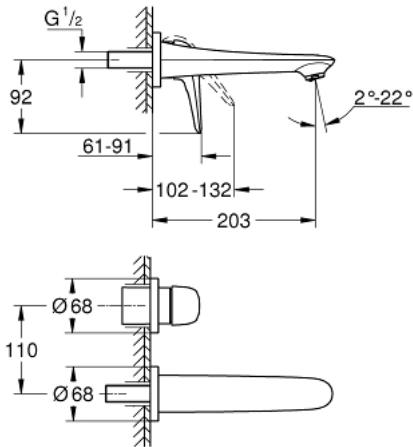

29 097 003 EUROSTYLE TWO-HOLE BASIN MIXER M-SIZE

PRODUCT DESCRIPTION

- Colour: chrome
- wall mounted
- without concealed body
- 23 571 000 / 32 635 000
- metal escutcheon
- solid metal lever
- GROHE LongLife finish
- GROHE EcoJoy - Less water, perfect flow
- maximum flow rate (at 3 bar): 5 l/min
- GROHE AquaGuide adjustable mousseur
- center distance 110 mm
- projection 203 mm

29 097 003 **EUROSTYLE TWO-HOLE BASIN MIXER**
M-SIZE

SPARE PARTS, november 2015 – now

1: Solid metal lever (Spare part-nr. 46955000)

2: Flow straightener (Spare part-nr. 46837000)

3: Extension (Spare part-nr. 46943000)*