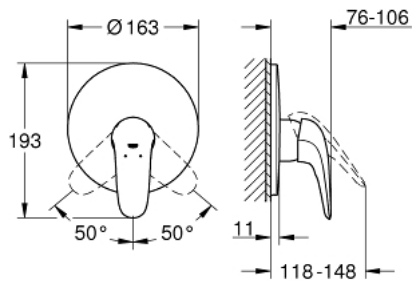

29 098 003 EUROSTYLE SINGLE-LEVER SHOWER MIXER

PRODUCT DESCRIPTION

- Colour: chrome
- trim set for use with rough-in box 33 963 001, 33 964 001, 33 965 001
- without concealed body
- solid metal lever
- GROHE LongLife finish
- GROHE FastFixation covered fixation
- escutcheon and shaft sealing
- metal wall escutcheon

29 098 003 EUROSTYLE SINGLE-LEVER SHOWER MIXER

SPARE PARTS, november 2015 – now

1: Solid metal lever (Spare part-nr. 46954000)

2: Escutcheon (Spare part-nr. 46904000)

3: Temperature limiter (Spare part-nr. 46308000)*