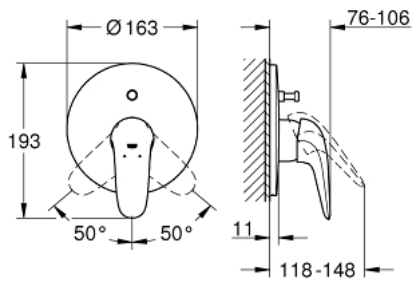

29 099 003 EUROSTYLE SINGLE-LEVER BATH MIXER

PRODUCT DESCRIPTION

- Colour: chrome
- set for final installation for
- 33 961 000, 33 963 000, 33 965 000
- without concealed body
- solid metal lever
- GROHE LongLife finish
- GROHE FastFixation covered fixation
- automatic diverter: bath/shower
- escutcheon and shaft sealing

29 099 003 EUROSTYLE SINGLE-LEVER BATH MIXER

SPARE PARTS, november 2015 – now

- 1: Solid metal lever (Spare part-nr. 46954000)
 - 2: Escutcheon (Spare part-nr. 46905000)
 - 3: Diverter (Spare part-nr. 46737000)
 - 4: Temperature limiter (Spare part-nr. 46308000)*
 - 5: Extension set (Spare part-nr. 46191000)*
 - 6: Extension set (Spare part-nr. 46343000)*
- * Optional accessories