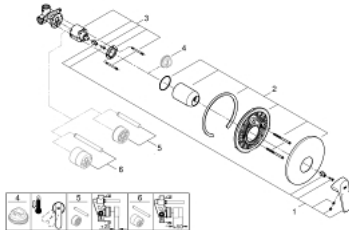

29 112 000 BAUFLOW SINGLE-LEVER SHOWER MIXER

PRODUCT DESCRIPTION

- Colour: chrome
- concealed installation
- consisting of:
 - set for final installation
 - rough-in set (33 964 001)
 - metal lever
 - GROHE SmoothControl 46 mm ceramic cartridge
 - GROHE LongLife finish
 - adjustable flow rate limiter
 - escutcheon and shaft sealing
 - metal wall escutcheon

29 112 000 BAUFLOW SINGLE-LEVER SHOWER MIXER

SPARE PARTS, maj 2016 – now

- 1: Lever (Spare part-nr. 46702000)
- 2: Escutcheon (Spare part-nr. 46904000)
- 3: Cartridge (Spare part-nr. 46048000)
- 4: Temperature limiter (Spare part-nr. 46308000)*
- 5: Extension set (Spare part-nr. 46191000)*
- 6: Extension set (Spare part-nr. 46343000)*