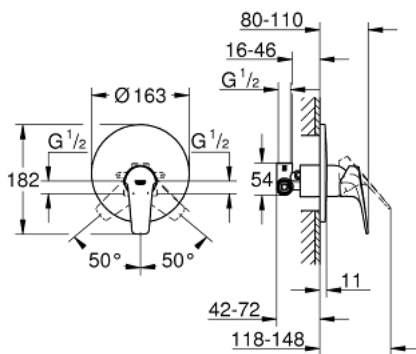

29 112 000 BAUFLOW SINGLE-LEVER SHOWER MIXER

PRODUCT DESCRIPTION

- Colour: chrome
- concealed installation
- consisting of:
 - set for final installation
 - rough-in set (33 964 001)
 - metal lever
 - GROHE SmoothControl 46 mm ceramic cartridge
 - GROHE LongLife finish
 - adjustable flow rate limiter
 - escutcheon and shaft sealing
 - metal wall escutcheon

29 112 000 BAUFLOW SINGLE-LEVER SHOWER MIXER

SPARE PARTS, maj 2016 – now

- 1: Lever (Spare part-nr. 46702000)
- 2: Escutcheon (Spare part-nr. 46904000)
- 3: Cartridge (Spare part-nr. 46048000)
- 4: Temperature limiter (Spare part-nr. 46308000)*
- 5: Extension set (Spare part-nr. 46191000)*
- 6: Extension set (Spare part-nr. 46343000)*