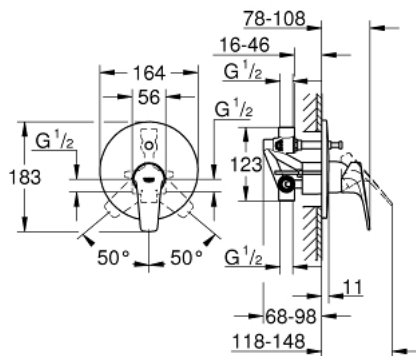

29 113 000 BAUFLOW SINGLE-LEVER BATH MIXER

PRODUCT DESCRIPTION

- Colour: chrome
- concealed installation
- consisting of:
 - set for final installation
 - rough-in set (33 963 001)
 - metal lever
 - GROHE SmoothControl 46 mm ceramic cartridge
 - GROHE LongLife finish
 - adjustable flow rate limiter
 - automatic diverter: bath/shower
 - escutcheon and shaft sealing
 - metal wall escutcheon

29 113 000 BAUFLOW SINGLE-LEVER BATH MIXER

SPARE PARTS, maj 2016 – now

- 1: Lever (Spare part-nr. 46702000)
- 2: Escutcheon (Spare part-nr. 46905000)
- 3: Cartridge (Spare part-nr. 46048000)
- 4: Diverter (Spare part-nr. 46737000)
- 5: Temperature limiter (Spare part-nr. 46308000)*
- 6: Extension set (Spare part-nr. 46191000)*
- 7: Extension set (Spare part-nr. 46343000)*