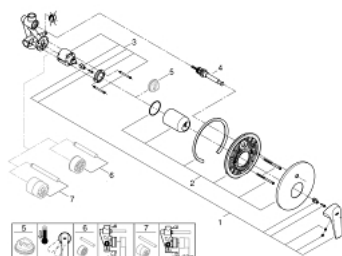

29 113 000 BAUFLOW SINGLE-LEVER BATH MIXER

PRODUCT DESCRIPTION

- Colour: chrome
- concealed installation
- consisting of:
 - set for final installation
 - rough-in set (33 963 001)
 - metal lever
 - GROHE SmoothControl 46 mm ceramic cartridge
 - GROHE LongLife finish
 - adjustable flow rate limiter
 - automatic diverter: bath/shower
 - escutcheon and shaft sealing
 - metal wall escutcheon

29 113 000 BAUFLOW SINGLE-LEVER BATH MIXER

SPARE PARTS, maj 2016 – now

- 1: Lever (Spare part-nr. 46702000)
- 2: Escutcheon (Spare part-nr. 46905000)
- 3: Cartridge (Spare part-nr. 46048000)
- 4: Diverter (Spare part-nr. 46737000)
- 5: Temperature limiter (Spare part-nr. 46308000)*
- 6: Extension set (Spare part-nr. 46191000)*
- 7: Extension set (Spare part-nr. 46343000)*