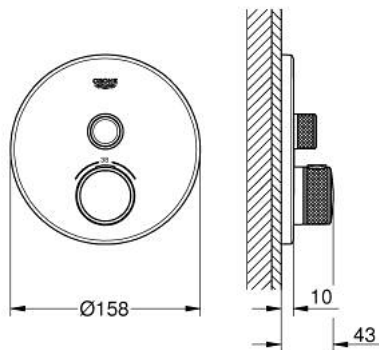

29 118 000 GROHTHERM SMARTCONTROL THERMOSTAT FOR CONCEALED INSTALLATION WITH ONE VALVE

PRODUCT DESCRIPTION

- Colour: chrome
- trim set for GROHE Rapido SmartBox (35 600/35 604)
- metal wall escutcheon with GROHE FastFixation (covered escutcheon and shaft sealing, covered fixing), retroactively 6° adjustable
- GROHE LongLife finish
- GROHE SmartControl - control the shower with intuitive push/turn button
- exchangeable symbols
- GROHE TurboStat - compact cartridge with wax thermostatic element
- GROHE ProGrip - with knurl structure
- GROHE SafeStop safety button at 38°C
- GROHE SafeStop Plus - optional temperature limiter at 43°C or 46°C included
- built-in non return valves and dirt strainers
- without roughing-in set 35 600/35 604 (please order separately)
- flow performance: outlet A (to external shut-off) = 34 l/min, outlet B/C = 29 l/min

29 118 000 GROHTHERM SMARTCONTROL THERMOSTAT FOR CONCEALED INSTALLATION WITH ONE VALVE

SPARE PARTS, januar 2020 – now

- 1: Mounting plate (Spare part-nr. 48362000)
- 2: Temperature control handle (Spare part-nr. 49029000)
- 2.1: Cover cap (Spare part-nr. 1015030000)
- 2.2: handle adaptor (Spare part-nr. 1015059990)
- 3: Escutcheon (Spare part-nr. 49030000)
- 4: Push button (Spare part-nr. 48361000)
- 4.1: pushbutton (Spare part-nr. 14077000)
- 5: Cartridge (Spare part-nr. 48359000)
- 5.1: Spindle (Spare part-nr. 49088000)
- 6: Thermostatic compact cartridge 3/4" (Spare part-nr. 49028000)
- 7: Non-return valve (Spare part-nr. 49085000)
- 8: Seal (Spare part-nr. 48360000)
- 9: Socket spanner (Spare part-nr. 49059000)*
- 10: GROHE TurboStat cartridge 3/4" (Spare part-nr. 49003000)*
- 11: Service stops (Spare part-nr. 1405300M)*
- 12: Universal extension set single-lever mixers, 25 mm (Spare part-nr. 14048000)*