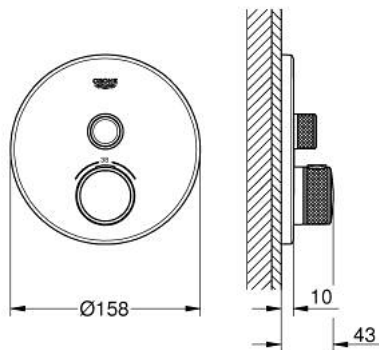

### PRODUCT DESCRIPTION

- Colour: chrome
- trim set for GROHE Rapido SmartBox (35 600/35 604)
- metal wall escutcheon with GROHE FastFixation (covered escutcheon and shaft sealing, covered fixing), retroactively 6° adjustable
- GROHE LongLife finish
- GROHE SmartControl - control the shower with intuitive push/turn button
- exchangeable symbols
- GROHE TurboStat - compact cartridge with wax thermostatic element
- GROHE ProGrip - with knurled structure
- GROHE SafeStop safety button at 38°C
- GROHE SafeStop Plus - optional temperature limiter at 43°C or 46°C included
- built-in non return valves and dirt strainers
- without roughing-in set 35 600/35 604 (please order separately)
- flow performance: outlet A (to external shut-off) = 34 l/min, outlet B/C = 29 l/min

### SPARE PARTS, januar 2020 – now

- 1: Mounting plate (Spare part-nr. 48362000)
- 2: Temperature control handle (Spare part-nr. 49029000)
  - 2.1: Cover cap (Spare part-nr. 1015030000)
  - 2.2: handle adaptor (Spare part-nr. 1015059990)
- 3: Escutcheon (Spare part-nr. 49030000)
- 4: Push button (Spare part-nr. 48361000)
  - 4.1: pushbutton (Spare part-nr. 14077000)
- 5: Cartridge (Spare part-nr. 48359000)
  - 5.1: Spindle (Spare part-nr. 49088000)
- 6: Thermostatic compact cartridge 3/4" (Spare part-nr. 49028000)
- 7: Non-return valve (Spare part-nr. 49085000)
- 8: Seal (Spare part-nr. 48360000)
- 9: Socket spanner (Spare part-nr. 49059000)\*
- 10: GROHE TurboStat cartridge 3/4" (Spare part-nr. 49003000)\*
- 11: Service stops (Spare part-nr. 1405300M)\*
- 12: Universal extension set single-lever mixers, 25 mm (Spare part-nr. 14048000)\*