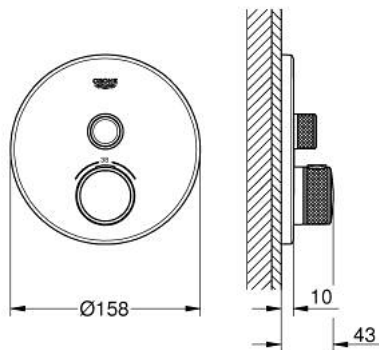

## 29 118 A00 GROHTHERM SMARTCONTROL THERMOSTAT FOR CONCEALED INSTALLATION WITH ONE VALVE

### PRODUCT DESCRIPTION

- Colour: hard graphite
- trim set for GROHE Rapido SmartBox (35 600/35 604)
- metal wall escutcheon with GROHE FastFixation (covered escutcheon and shaft sealing, covered fixing), retroactively 6° adjustable
- GROHE LongLife finish
- GROHE SmartControl - control the shower with intuitive push/turn button
- exchangeable symbols
- GROHE TurboStat - compact cartridge with wax thermoelement
- GROHE SafeStop safety button at 38°C
- GROHE SafeStop Plus - optional temperature limiter at 43°C or 46°C included
- built-in non return valves and dirt strainers
- without roughing-in set 35 600/35 604 (please order separately)
- flow performance: outlet A (to external shut-off) = 34 l/min, outlet B/C = 29 l/min